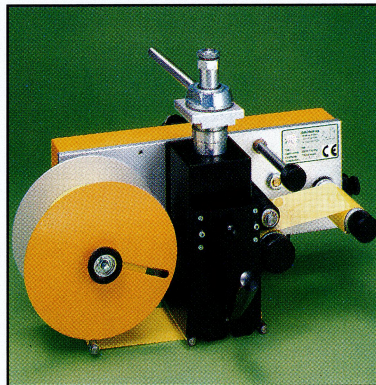

dübi-tech hot foil printing machines

SWISS MADE

The Exact Suitables

dübi-tech ag

Machine Manufacturer

dübi-tech Printer® hot foil printing machines

The Exact Suitables

dübi-tech Printer hot foil printing machines are offering the exact suitable types for attachment-, mounting- and fitting possibilities for all types of packaging-, production- and filling machines. It doesn't matter which printing-, dating-, price coding or marking tasks have been to solve, the dübi-tech Printer is the individual problem agent.

dübi-tech Printer with extended piston rod for hard accessible printing positions.

L-machine, left- and right execution

Tongue coding machine for erected folding boxes, seal- and folding closure

dübi-tech Printer HP with 1000 m foil roll and lift fine adjustment

dübi-tech Printer HP for 2 separate printing foils

Standing up construction for hot printing pictures with electronic controlled foil periodical

Following options are available:

- lift extension
- piston rod extension
- print controlling
- spring-suspended guiding bows
- lift limitation and so on