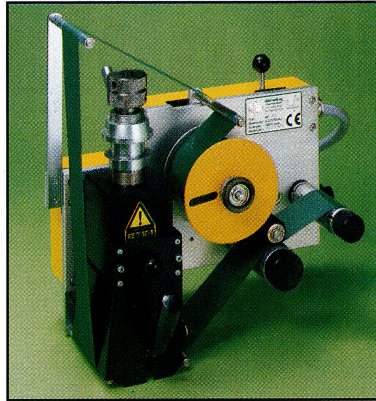

dübi-tech hot foil printing machines

SWISS MADE

The Exact Suitables

dübi-tech ag

Machine Manufacturer

dübi-tech Printer® hot foil printing machines

The Exact Suitables

dübi-tech Printer hot foil printing machines are offering the exact suitable types for attachment-, mounting- and fitting possibilities for all types of packaging-, production- and filling machines. It doesn't matter which printing-, dating-, price coding or marking tasks have been to solve, the dübi-tech Printer is the individual problem agent.

dübi-tech Printer with extended piston rod for hard accessible printing positions.

L-machine, left- and right execution

Tongue coding machine for erected folding boxes, seal- and folding closure

dübi-tech Printer HP with 1000 m foil roll and lift fine adjustment

dübi-tech Printer HP for 2 separate printing foils

Standing up construction for hot printing pictures with electronic controlled foil periodical

Following options are available:

- lift extension
- piston rod extension
- print controlling
- spring-suspended guiding bows
- lift limitation and so on