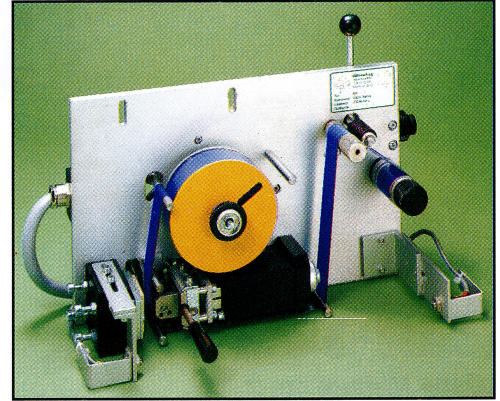

dübi-tech hot foil printing machines

SWISS MADE

The Exact Suitables

dübi-tech ag

Machine Manufacturer

dübi-tech Printer® hot foil printing machines

The Exact Suitables

dübi-tech Printer hot foil printing machines are offering the exact suitable types for attachment-, mounting- and fitting possibilities for all types of packaging-, production- and filling machines. It doesn't matter which printing-, dating-, price coding or marking tasks have been to solve, the dübi-tech Printer is the individual problem agent.

dübi-tech Printer with extended piston rod for hard accessible printing positions.

L-machine, left- and right execution

Tongue coding machine for erected folding boxes, seal- and folding closure

dübi-tech Printer HP with 1000 m foil roll and lift fine adjustment

dübi-tech Printer HP for 2 separate printing foils

Standing up construction for hot printing pictures with electronic controlled foil periodical

Following options are available:

- lift extension
- piston rod extension
- print controlling
- spring-suspended guiding bows
- lift limitation and so on