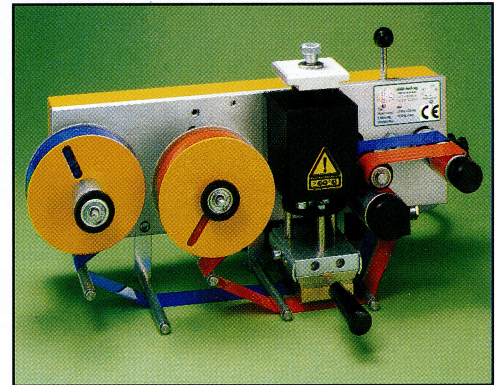

dübi-tech hot foil printing machines

SWISS MADE

The Exact Suitables

dübi-tech ag

Machine Manufacturer

dübi-tech Printer® hot foil printing machines

The Exact Suitables

dübi-tech Printer hot foil printing machines are offering the exact suitable types for attachment-, mounting- and fitting possibilities for all types of packaging-, production- and filling machines. It doesn't matter which printing-, dating-, price coding or marking tasks have been to solve, the dübi-tech Printer is the individual problem agent.

dübi-tech Printer with extended piston rod for hard accessible printing positions.

L-machine, left- and right execution

Tongue coding machine for erected folding boxes, seal- and folding closure

dübi-tech Printer HP with 1000 m foil roll and lift fine adjustment

dübi-tech Printer HP for 2 separate printing foils

Standing up construction for hot printing pictures with electronic controlled foil periodical

Following options are available:

- lift extension
- piston rod extension
- print controlling
- spring-suspended guiding bows
- lift limitation and so on