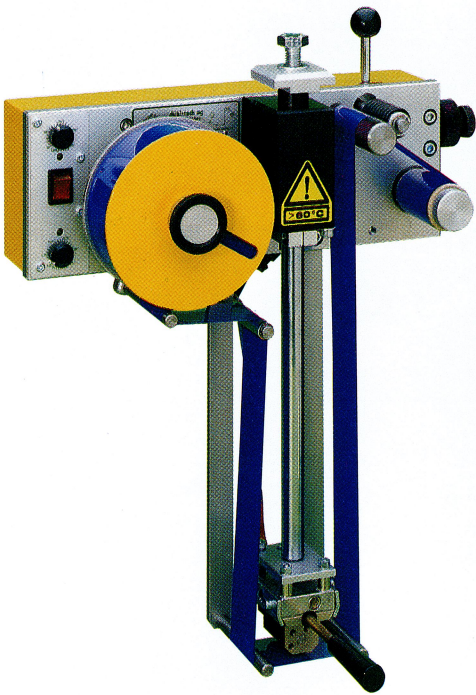

dübi-tech hot foil printing machines

SWISS MADE

The Exact Suitables

dübi-tech ag

Machine Manufacturer

dübi-tech Printer® hot foil printing machines

The Exact Suitables

dübi-tech Printer hot foil printing machines are offering the exact suitable types for attachment-, mounting- and fitting possibilities for all types of packaging-, production- and filling machines. It doesn't matter which printing-, dating-, price coding or marking tasks have been to solve, the dübi-tech Printer is the individual problem agent.

dübi-tech Printer with extended piston rod for hard accessible printing positions.

L-machine, left- and right execution

Tongue coding machine for erected folding boxes, seal- and folding closure

dübi-tech Printer HP with 1000 m foil roll and lift fine adjustment

dübi-tech Printer HP for 2 separate printing foils

Standing up construction for hot printing pictures with electronic controlled foil periodical

Following options are available:

- lift extension
- piston rod extension
- print controlling
- spring-suspended guiding bows
- lift limitation and so on