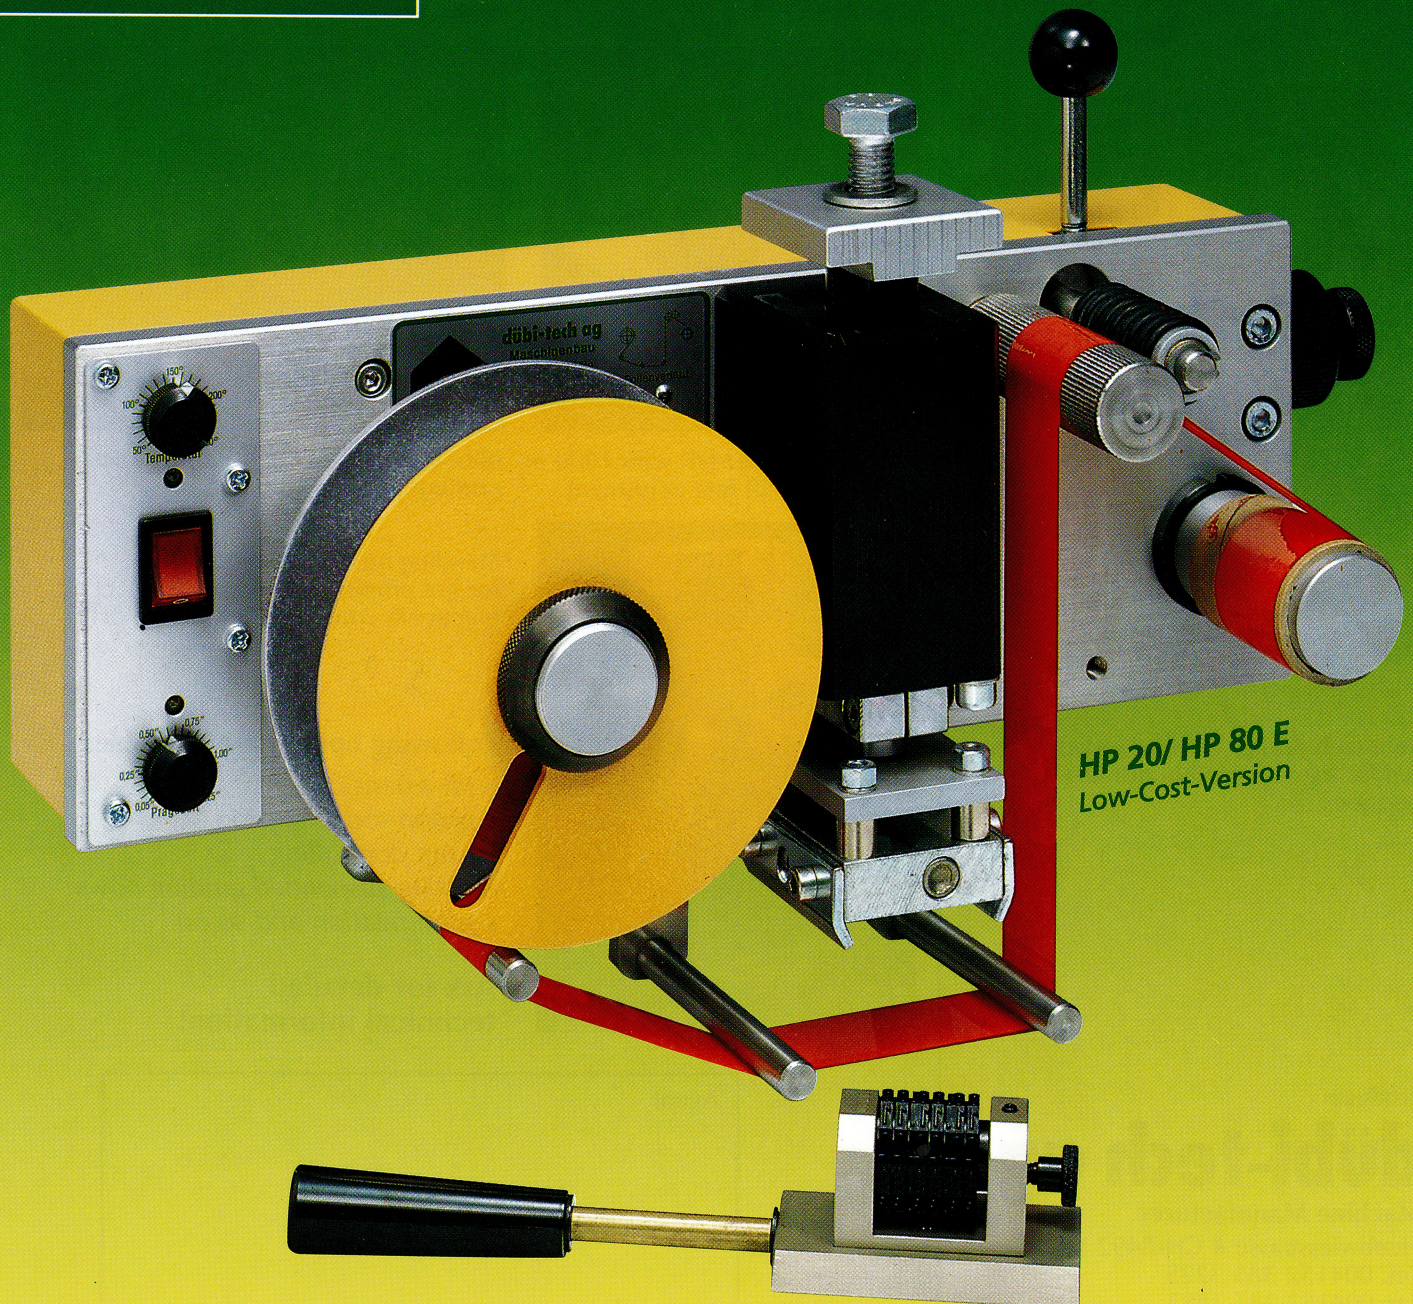

dübi-tech hot foil printing machines

SWISS MADE

The Exact Suitables

dübi-tech ag

Machine Manufacturer

dübi-tech Printer® hot foil printing machines

The Exact Suitables

dübi-tech Printer hot foil printing machines are offering the exact suitable types for attachment-, mounting- and fitting possibilities for all types of packaging-, production- and filling machines. It doesn't matter which printing-, dating-, price coding or marking tasks have been to solve, the dübi-tech Printer is the individual problem agent.

dübi-tech Printer with extended piston rod for hard accessible printing positions.

L-machine, left- and right execution

Tongue coding machine for erected folding boxes, seal- and folding closure

dübi-tech Printer HP with 1000 m foil roll and lift fine adjustment

dübi-tech Printer HP for 2 separate printing foils

Standing up construction for hot printing pictures with electronic controlled foil periodical

Following options are available:

- lift extension
- piston rod extension
- print controlling
- spring-suspended guiding bows
- lift limitation and so on